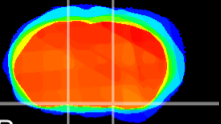

Coronal

Sagittal-R

Sagittal-L

ViBrisM: CX22610  
Horizontal

S0