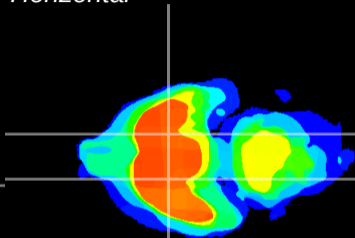

Coronal

Sagittal-R

Sagittal-L

ViBrisM: CX22610  
Horizontal

S0