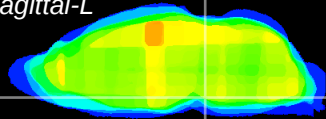

Coronal

Sagittal-R

Sagittal-L

ViBrism: CX22617
Horizontal

Pn