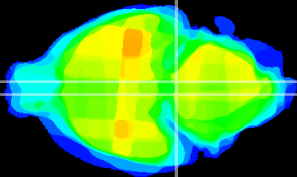

Coronal

Sagittal-R

Sagittal-L

ViBrism: CX22617
Horizontal

Pn