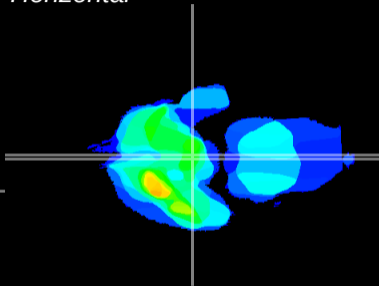

Coronal

Sagittal-R

Sagittal-L

ViBrism: CX22629
Horizontal

ME