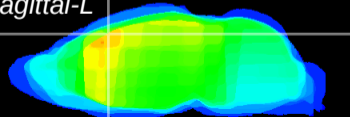

Coronal

Sagittal-R

Sagittal-L

ViBriSM: CX22639
Horizontal

Cx motor