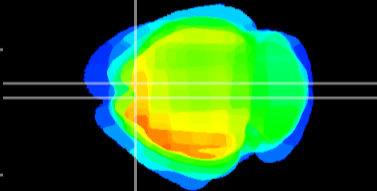

Coronal

Sagittal-R

Sagittal-L

ViBriSM: CX22639
Horizontal

Cx motor