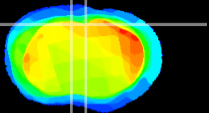

Coronal

Sagittal-R

Sagittal-L

ViBriSM: CX22639
Horizontal

Cx motor