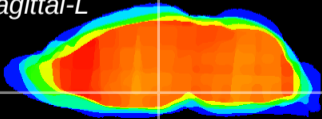

Coronal

Sagittal-R

Sagittal-L

ViBrism: CX22643
Horizontal

DM