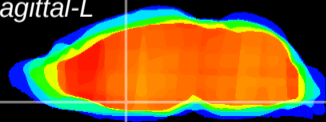

Coronal

Sagittal-R

Sagittal-L

ViBrism: CX22643
Horizontal

MPA