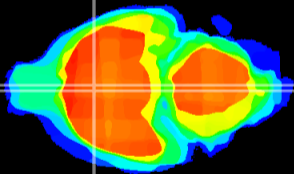

Coronal

Sagittal-R

Sagittal-L

ViBrism: CX22643
Horizontal

MPA