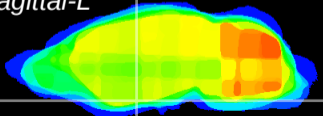

Coronal

Sagittal-R

Sagittal-L

ViBrisM: CX22644
Horizontal

S0