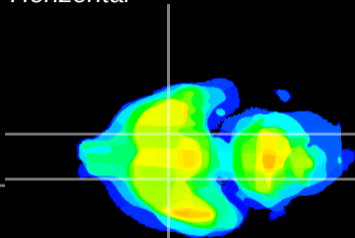

Coronal

Sagittal-R

Sagittal-L

ViBrisM: CX22644
Horizontal

S0