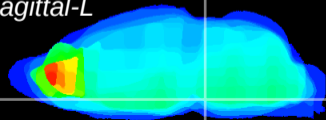

Coronal

ViBrism: CX22645
Horizontal

Sagittal-R

Sagittal-L

Pn