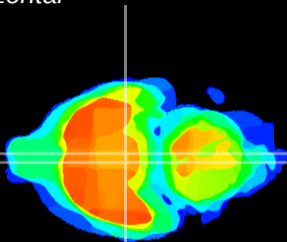

Coronal

Sagittal-R

Sagittal-L

ViBrism: CX22647
Horizontal

VMH