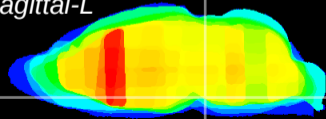

Coronal

Sagittal-R

Sagittal-L

ViBrism: CX22649
Horizontal

Pn