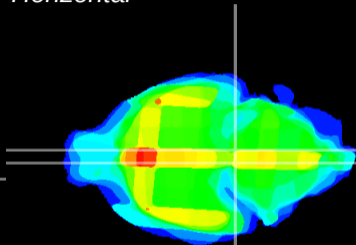

Coronal

Sagittal-R

Sagittal-L

ViBrism: CX22649
Horizontal

Pn