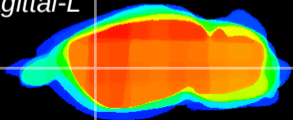

Coronal

Sagittal-R

Sagittal-L

ViBrism: CX22650
Horizontal

CPU lateral