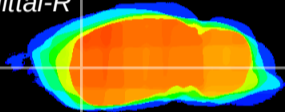

Coronal

Sagittal-R

Sagittal-L

ViBrism: CX22650
Horizontal

CPU lateral