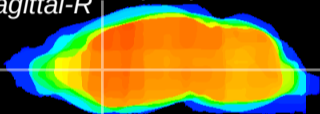

*Coronal*

*Sagittal-R*

*Sagittal-L*

ViBrism: CX22650  
*Horizontal*

CPU medial