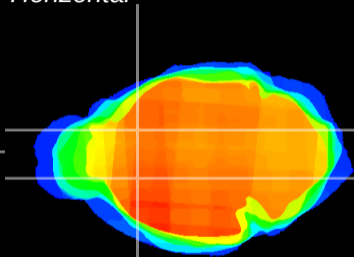

*Coronal*

*Sagittal-R*

*Sagittal-L*

ViBrism: CX22650  
*Horizontal*

CPU medial