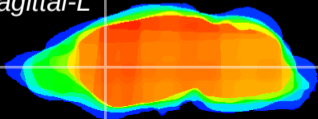

*Coronal*

*Sagittal-R*

*Sagittal-L*

ViBrism: CX22650  
*Horizontal*

CPU medial