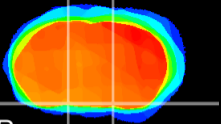

Coronal

Sagittal-R

Sagittal-L

ViBrism: CX22650
Horizontal

S0