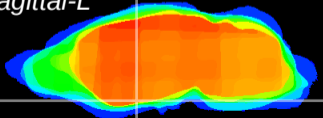

Coronal

Sagittal-R

Sagittal-L

ViBrism: CX22650
Horizontal

S0