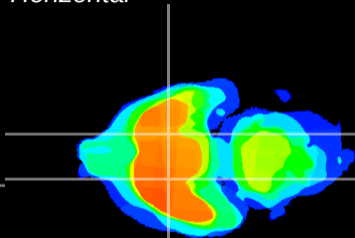

Coronal

Sagittal-R

Sagittal-L

ViBrism: CX22650
Horizontal

S0