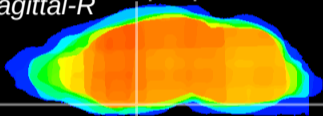

Coronal

Sagittal-R

Sagittal-L

ViBrism: CX22650
Horizontal

S0