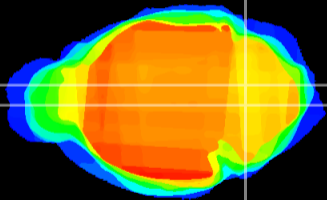

*Coronal*

*Sagittal-R*

*Sagittal-L*

ViBrism: CX22654  
*Horizontal*

MVe