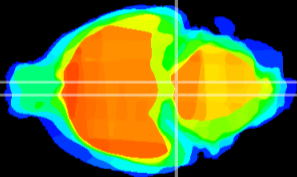

Coronal

Sagittal-R

Sagittal-L

ViBrism: CX22654
Horizontal

Pn