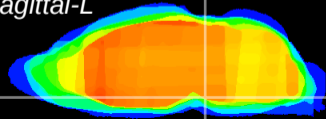

Coronal

Sagittal-R

Sagittal-L

ViBrism: CX22654
Horizontal

Pn