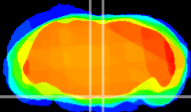

Coronal

Sagittal-R

Sagittal-L

ViBrism: CX22654
Horizontal

Pn