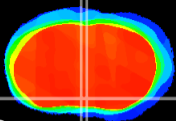

Coronal

Sagittal-R

Sagittal-L

ViBriSM: CX22655  
Horizontal

MPA