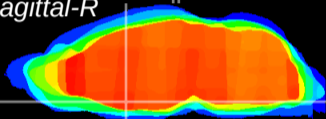

Coronal

Sagittal-R

Sagittal-L

ViBriSM: CX22655  
Horizontal

MPA