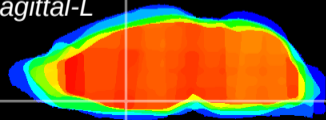

Coronal

Sagittal-R

Sagittal-L

ViBriSM: CX22655  
Horizontal

MPA