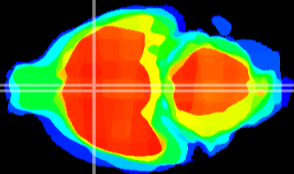

Coronal

Sagittal-R

Sagittal-L

ViBriSM: CX22655  
Horizontal

MPA