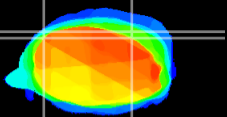

Coronal

Sagittal-R

Sagittal-L

ViBrism: CX22660
Horizontal

Cb lobe