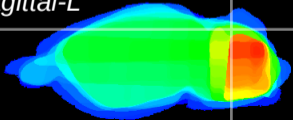

Coronal

Sagittal-R

Sagittal-L

ViBrism: CX22660
Horizontal

Cb lobe