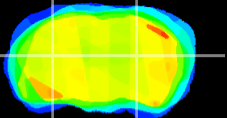

Coronal

Sagittal-R

Sagittal-L

ViBrism: CX22661
Horizontal

LG