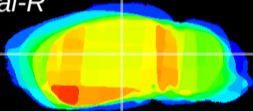

Coronal

Sagittal-R

Sagittal-L

ViBrism: CX22661
Horizontal

LG