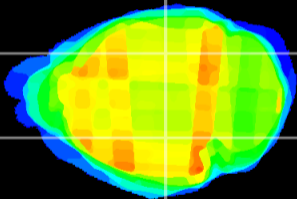

Coronal

Sagittal-R

Sagittal-L

ViBrism: CX22661
Horizontal

LG