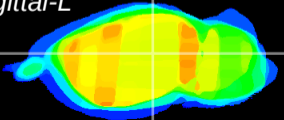

Coronal

Sagittal-R

Sagittal-L

ViBrism: CX22661
Horizontal

LG