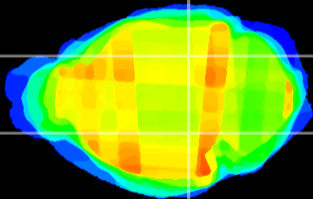

Coronal

Sagittal-R

Sagittal-L

ViBrisM: CX22661
Horizontal

MG