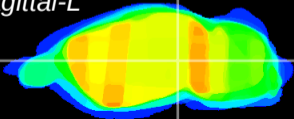

Coronal

Sagittal-R

Sagittal-L

ViBrisM: CX22661
Horizontal

MG