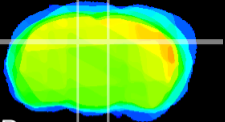

Coronal

Sagittal-R

Sagittal-L

ViBrism: CX22662
Horizontal

DG