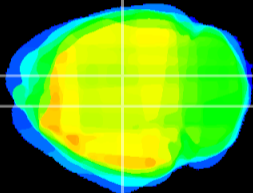

Coronal

Sagittal-R

Sagittal-L

ViBrism: CX22662
Horizontal

DG