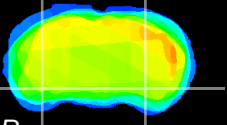

Coronal

Sagittal-R

Sagittal-L

ViBrism: CX22662
Horizontal

ventral S