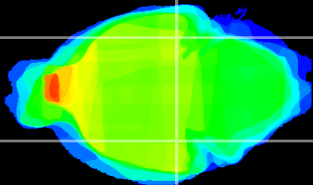

Coronal

Sagittal-R

Sagittal-L

ViBrism: CX22662
Horizontal

ventral S