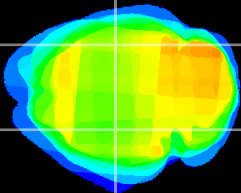

Coronal

Sagittal-R

Sagittal-L

ViBrism: CX22664
Horizontal

CA2/CA3