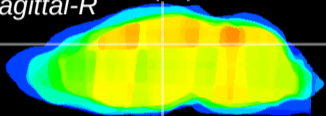

Coronal

Sagittal-R

Sagittal-L

ViBrism: CX22670
Horizontal

DG