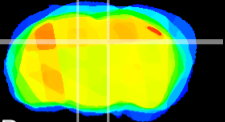

Coronal

Sagittal-R

Sagittal-L

ViBrism: CX22670
Horizontal

DG