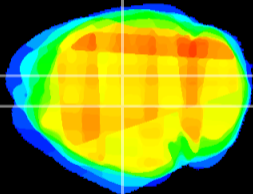

Coronal

Sagittal-R

Sagittal-L

ViBrism: CX22670
Horizontal

DG