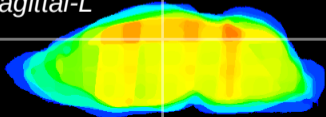

Coronal

Sagittal-R

Sagittal-L

ViBrism: CX22670
Horizontal

DG