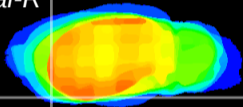

Coronal

Sagittal-R

Sagittal-L

ViBrism: CX22680
Horizontal

Pir