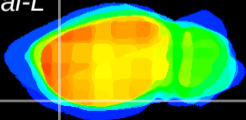

Coronal

Sagittal-R

Sagittal-L

ViBrism: CX22680
Horizontal

Pir