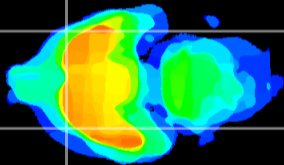

Coronal

Sagittal-R

Sagittal-L

ViBrism: CX22680
Horizontal

Pir