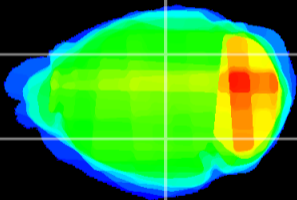

*Coronal*

*Sagittal-R*

*Sagittal-L*

ViBrism: CX22681  
*Horizontal*

LG