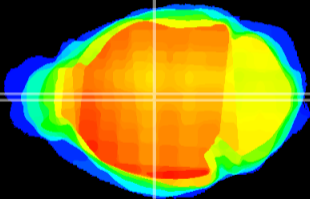

Coronal

Sagittal-R

Sagittal-L

ViBrism: CX22683
Horizontal

MD