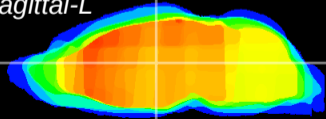

Coronal

Sagittal-R

Sagittal-L

ViBrism: CX22683
Horizontal

MD