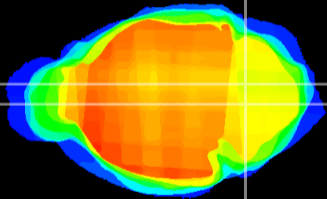

Coronal

Sagittal-R

Sagittal-L

ViBrisM: CX22683
Horizontal

MVe