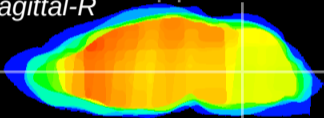

Coronal

Sagittal-R

Sagittal-L

ViBrisM: CX22683
Horizontal

MVe