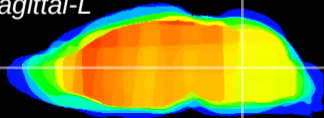

Coronal

Sagittal-R

Sagittal-L

ViBrisM: CX22683
Horizontal

MVe