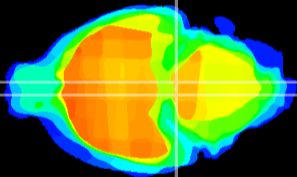

Coronal

Sagittal-R

Sagittal-L

ViBrism: CX22683
Horizontal

Pn