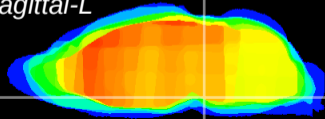

Coronal

Sagittal-R

Sagittal-L

ViBrism: CX22683
Horizontal

Pn