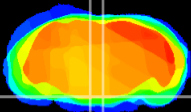

Coronal

Sagittal-R

Sagittal-L

ViBrism: CX22683
Horizontal

Pn