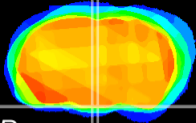

Coronal

Sagittal-R

Sagittal-L

ViBrism: CX22684
Horizontal

Arc