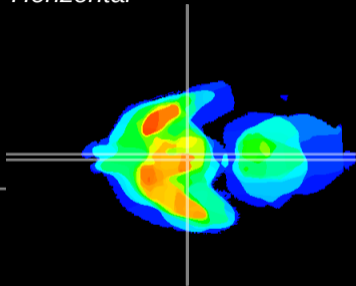

Coronal

Sagittal-R

Sagittal-L

ViBrism: CX22684
Horizontal

Arc