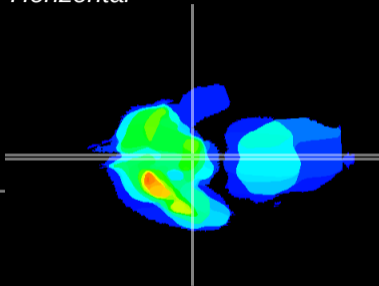

Coronal

Sagittal-R

Sagittal-L

ViBriSM: CX22684
Horizontal

ME