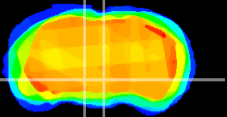

Coronal

Sagittal-R

Sagittal-L

ViBrism: CX22684
Horizontal

VTA