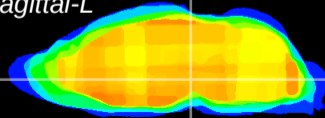

Coronal

Sagittal-R

Sagittal-L

ViBrism: CX22684
Horizontal

VTA