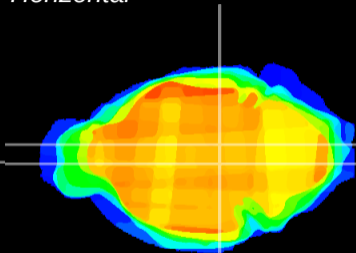

Coronal

Sagittal-R

Sagittal-L

ViBrism: CX22684
Horizontal

VTA