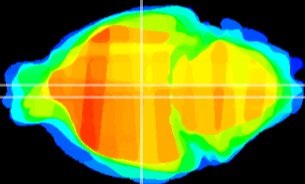

Coronal

Sagittal-R

Sagittal-L

ViBrism: CX22685
Horizontal

DM