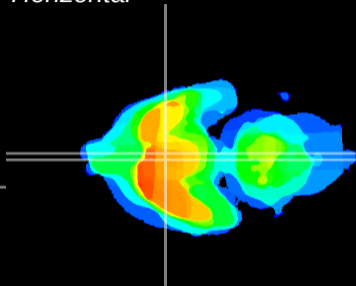

Coronal

Sagittal-R

Sagittal-L

ViBrisM: CX22685
Horizontal

SCN