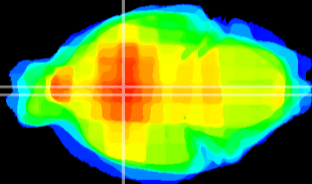

Coronal

Sagittal-R

Sagittal-L

ViBrism: CX22689
Horizontal

Pa