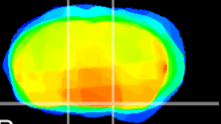

Coronal

Sagittal-R

Sagittal-L

ViBrism: CX22691
Horizontal

S0