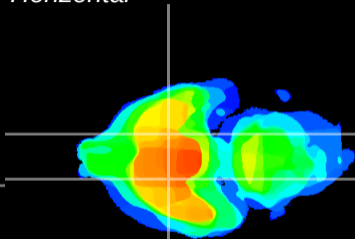

Coronal

Sagittal-R

Sagittal-L

ViBrism: CX22691
Horizontal

S0