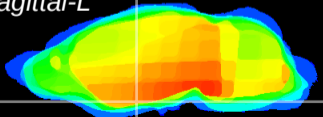

Coronal

Sagittal-R

Sagittal-L

ViBrism: CX22691
Horizontal

S0