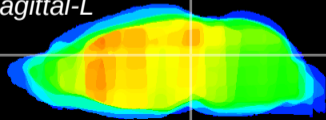

Coronal

Sagittal-R

Sagittal-L

ViBrism: CX22705
Horizontal

PAG