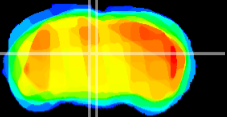

Coronal

Sagittal-R

Sagittal-L

ViBrism: CX22705
Horizontal

PAG