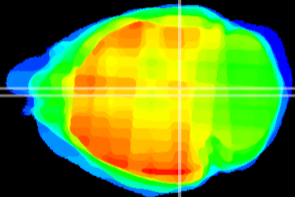

Coronal

Sagittal-R

Sagittal-L

ViBrism: CX22705
Horizontal

PAG