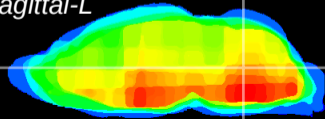

Coronal

Sagittal-R

Sagittal-L

ViBrism: CX22706
Horizontal

MVe