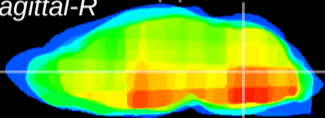

Coronal

Sagittal-R

Sagittal-L

ViBrism: CX22706
Horizontal

MVe