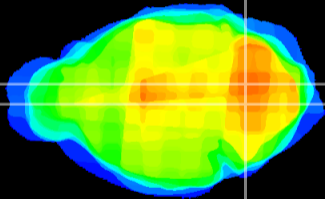

Coronal

Sagittal-R

Sagittal-L

ViBrism: CX22706
Horizontal

MVe