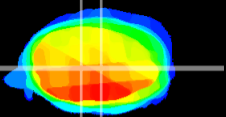

Coronal

Sagittal-R

Sagittal-L

ViBrism: CX22706
Horizontal

MVe