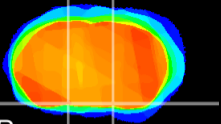

Coronal

Sagittal-R

Sagittal-L

ViBrism: CX22707
Horizontal

S0