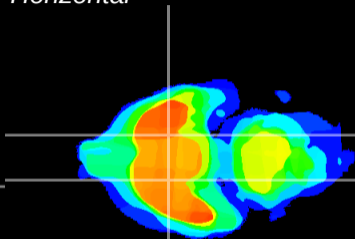

Coronal

Sagittal-R

Sagittal-L

ViBrism: CX22707
Horizontal

S0