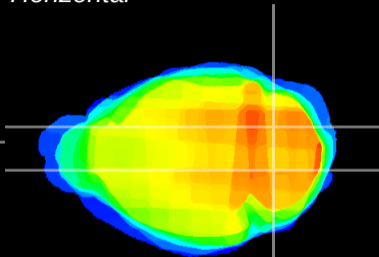

Coronal

Sagittal-R

Sagittal-L

ViBrism: CX22708
Horizontal

Cb nucleus