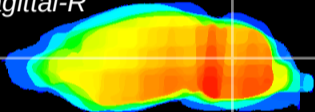

Coronal

Sagittal-R

Sagittal-L

ViBrism: CX22708
Horizontal

Cb nucleus