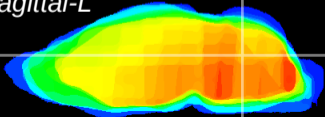

Coronal

Sagittal-R

Sagittal-L

ViBrism: CX22708
Horizontal

Cb nucleus