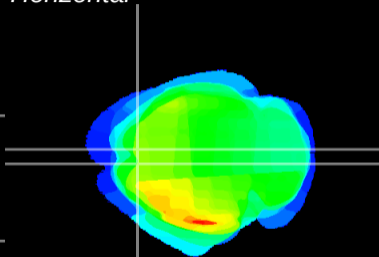

Coronal

Sagittal-R

Sagittal-L

ViBrism: CX22709
Horizontal

Cx motor