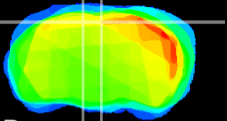

Coronal

Sagittal-R

Sagittal-L

ViBrism: CX22710
Horizontal

RS