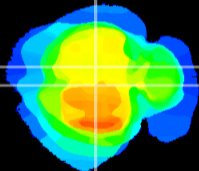

Coronal

Sagittal-R

Sagittal-L

ViBrism: CX22710
Horizontal

RS