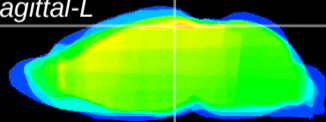

Coronal

Sagittal-R

Sagittal-L

ViBrism: CX22710
Horizontal

RS