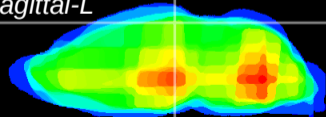

Coronal

Sagittal-R

Sagittal-L

ViBrism: CX22718
Horizontal

RS