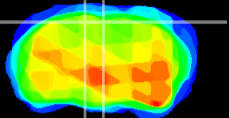

Coronal

Sagittal-R

Sagittal-L

ViBrism: CX22718
Horizontal

RS