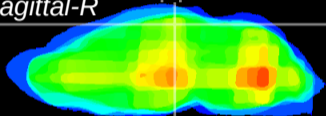

Coronal

Sagittal-R

Sagittal-L

ViBrism: CX22718
Horizontal

RS