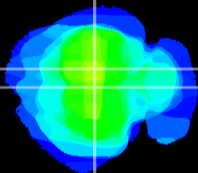

Coronal

Sagittal-R

Sagittal-L

ViBrism: CX22718
Horizontal

RS