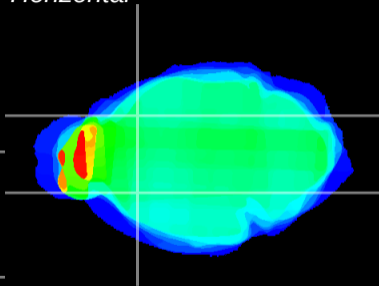

*Coronal*

*Sagittal-R*

*Sagittal-L*

ViBrism: CX22721  
*Horizontal*

CPU lateral