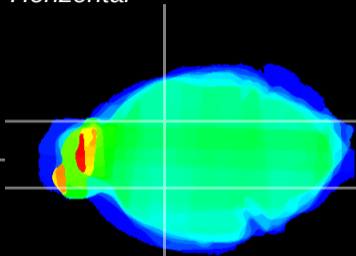

Coronal

Sagittal-R

Sagittal-L

ViBrism: CX22721
Horizontal

GP