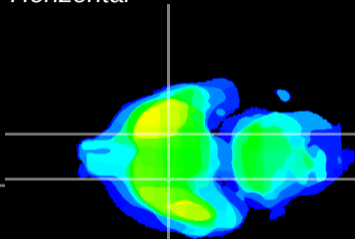

Coronal

Sagittal-R

Sagittal-L

ViBrism: CX22722
Horizontal

S0