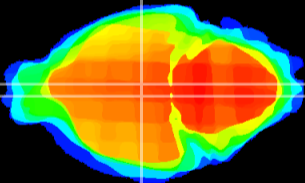

Coronal

Sagittal-R

Sagittal-L

ViBrism: CX22723
Horizontal

DM