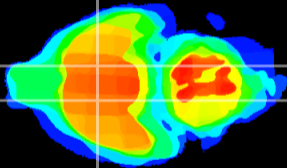

Coronal

Sagittal-R

Sagittal-L

ViBrism: CX22723
Horizontal

LH