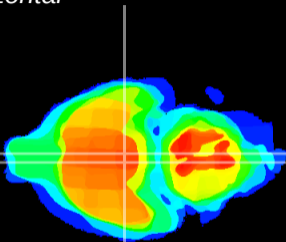

Coronal

Sagittal-R

Sagittal-L

ViBrism: CX22723
Horizontal

VMH