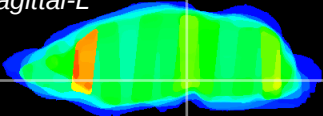

Coronal

Sagittal-R

Sagittal-L

ViBrism: CX22724
Horizontal

SN