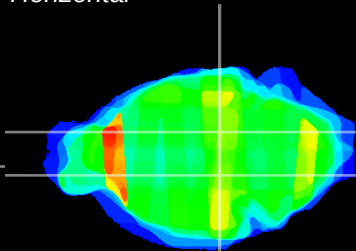

Coronal

Sagittal-R

Sagittal-L

ViBrism: CX22724
Horizontal

SN