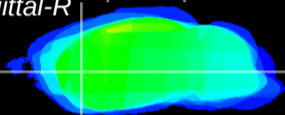

*Coronal*

*Sagittal-R*

*Sagittal-L*

ViBrism: CX22727  
*Horizontal*

CPU lateral