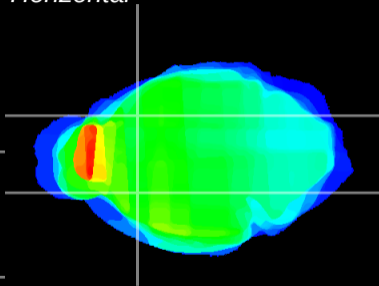

*Coronal*

*Sagittal-R*

*Sagittal-L*

ViBrism: CX22727  
*Horizontal*

CPU lateral